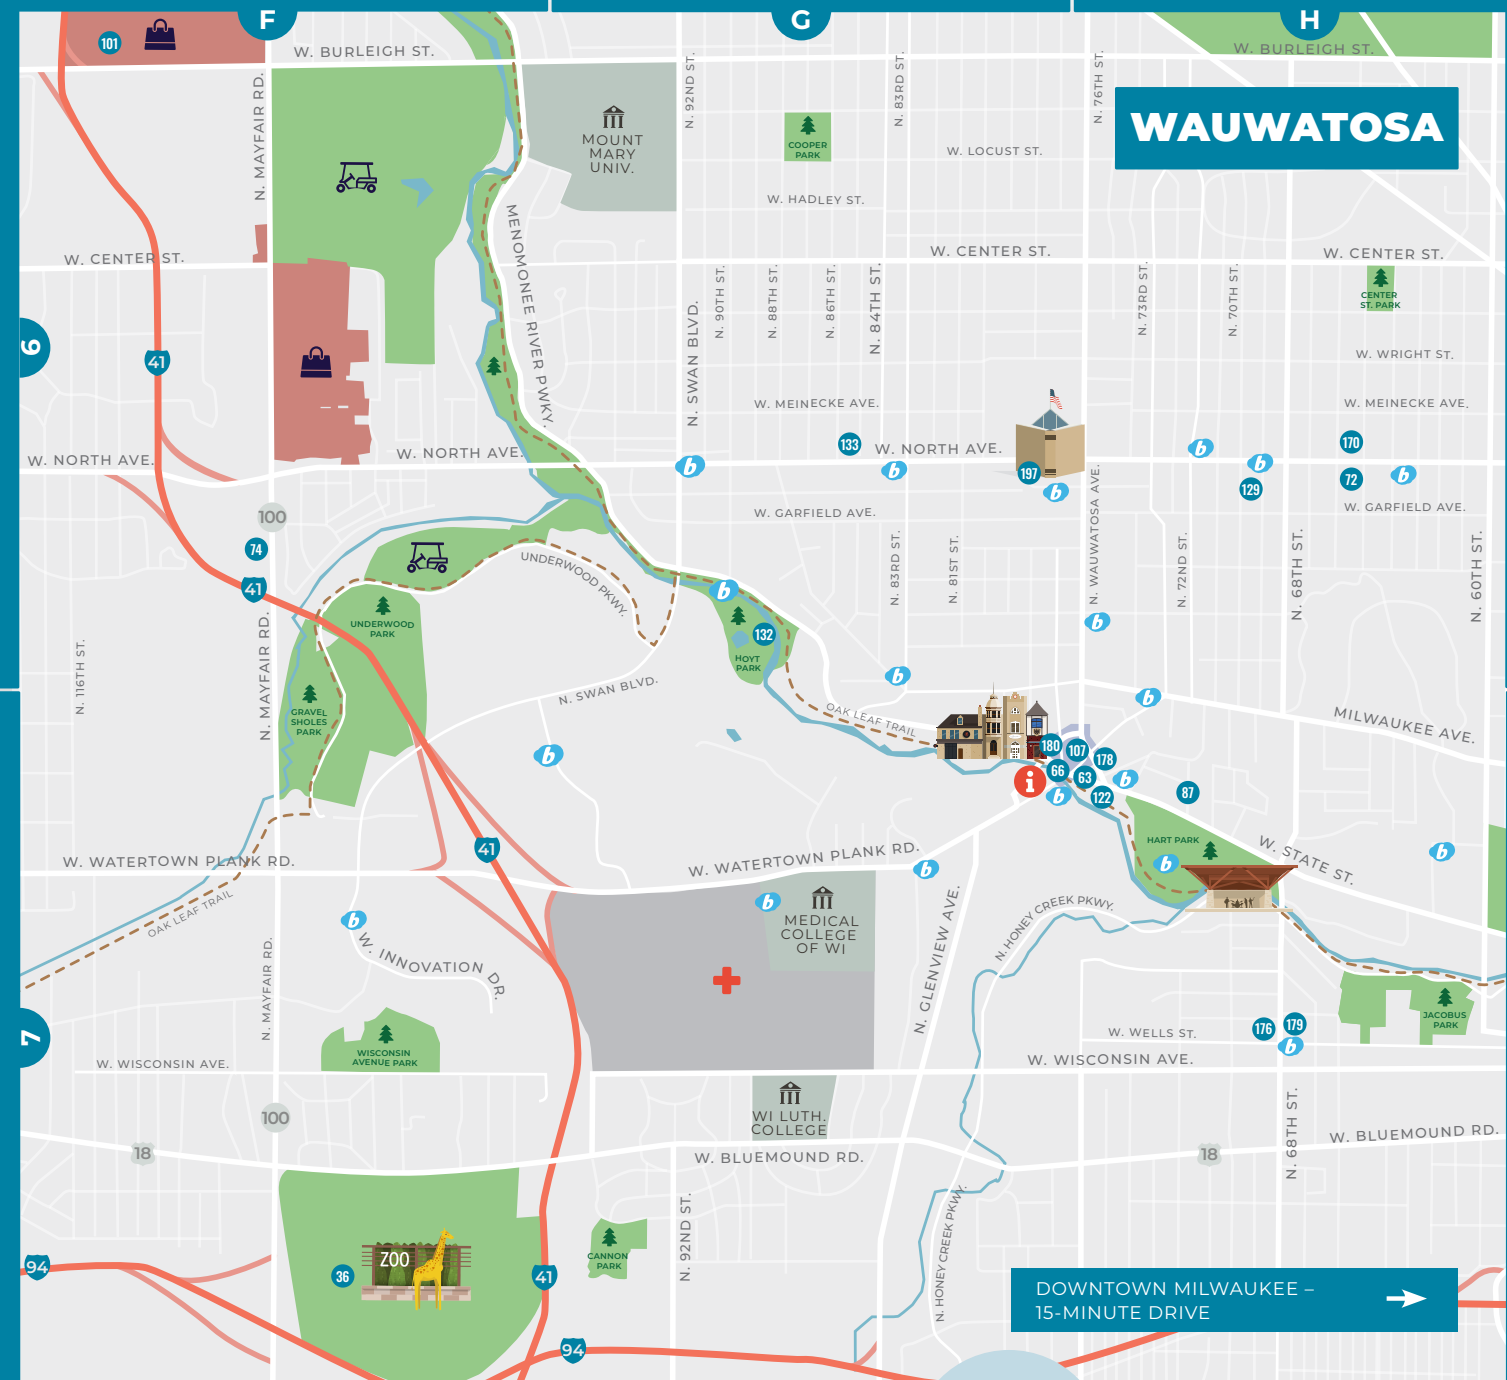

WHILE YOU'RE HERE

ACCOMMODATIONS

- 1 Aloft Milwaukee Downtown C3
- 2 Ambassador Hotel Milwaukee, Trademark Collection by Wyndham A3
- 3 Dubbel Dutch D3
- 4 Hilton Milwaukee City Center C3
- 5 Kinn Guesthouse - Milwaukee C3
- 6 Kinn Guesthouse - Bay View D5
- 7 The Muse Gallery Guesthouse D5
- 8 The Pfister Hotel C3
- 9 The Plaza Hotel C3
- 10 Potawatomi Casino Hotel B3
- 11 Residence Inn by Marriott - Milwaukee Downtown C3
- 12 RV Park at State Fair Park A3
- 13 Saint Kate - The Arts Hotel C3
- 14 The Trade Milwaukee C2

- 15 Pizza Man F6
- 16 Potawatomi Casino Hotel B3
- 17 Proof Pizza C3
- 18 Punch Bowl Social C3
- 19 RARE Steakhouse D3
- 20 Rise & Grind Cafe C1
- 21 Ristorante BARTOLOTTA dal 1993 H7
- 22 Roundhouse at McKinley Marina E2
- 23 SafeHouse C3
- 24 Shake Shack C3
- 25 Skybox Sports Bar C2
- 26 Smoke Shack C3
- 27 Sobelman's Pub & Grill A3
- 28 Speed Queen Bar-B-Q C2
- 29 SportClub C3
- 30 Stella Van Buren D3
- 31 Sugar Maple C5
- 32 Tavolino | Wine + Pasta + Pizza D2
- 33 Twisted Fisherman Beach Bar & Restaurant B3
- 34 Twisted Path Distillery C5
- 35 Valentine Coffee Co. C3
- 36 Vendetta Coffee Bar H7
- 37 WurstBar D2

ATTRACTIONS

- 36 The Fermentorium Vinyl Lounge H6
- 37 Inland Brewing Company C4
- 38 Lakefront Brewery C2
- 39 The Landing at Hoyt Park Beer Garden C6
- 40 Lion's Tail Brewing Co. G6
- 41 MobCraft Beer C4
- 42 New Barons Brewing Cooperative C5
- 43 Sprecher Brewery I6
- 44 Torzala Brewing Co. C5
- 45 Wizard Works Brewing C3

FOOD HALLS

- 1 3rd Street Market Hall C3
- 2 Crossroads Collective E2
- 3 Milwaukee Public Market C3
- 4 North Avenue Market I6
- 5 Sherman Phoenix Marketplace A1
- 6 Zocalo Food Park C4

RECREATION

- 62 The Bavarian Bierhaus I6
- 63 Black Husky Brewing D1
- 64 Croatian Park Beer Garden I7
- 65 Estabrook Beer Garden I6
- 66 The Explorium Brewpub Third Ward C3
- 67 The Fermentorium Vinyl Lounge H6
- 68 Inland Brewing Company C4
- 69 Lakefront Brewery C2
- 70 The Landing at Hoyt Park Beer Garden C6
- 71 Lion's Tail Brewing Co. G6
- 72 MobCraft Beer C4
- 73 New Barons Brewing Cooperative C5
- 74 Sprecher Brewery I6
- 75 Torzala Brewing Co. C5
- 76 Wizard Works Brewing C3

DINING & DRINKS